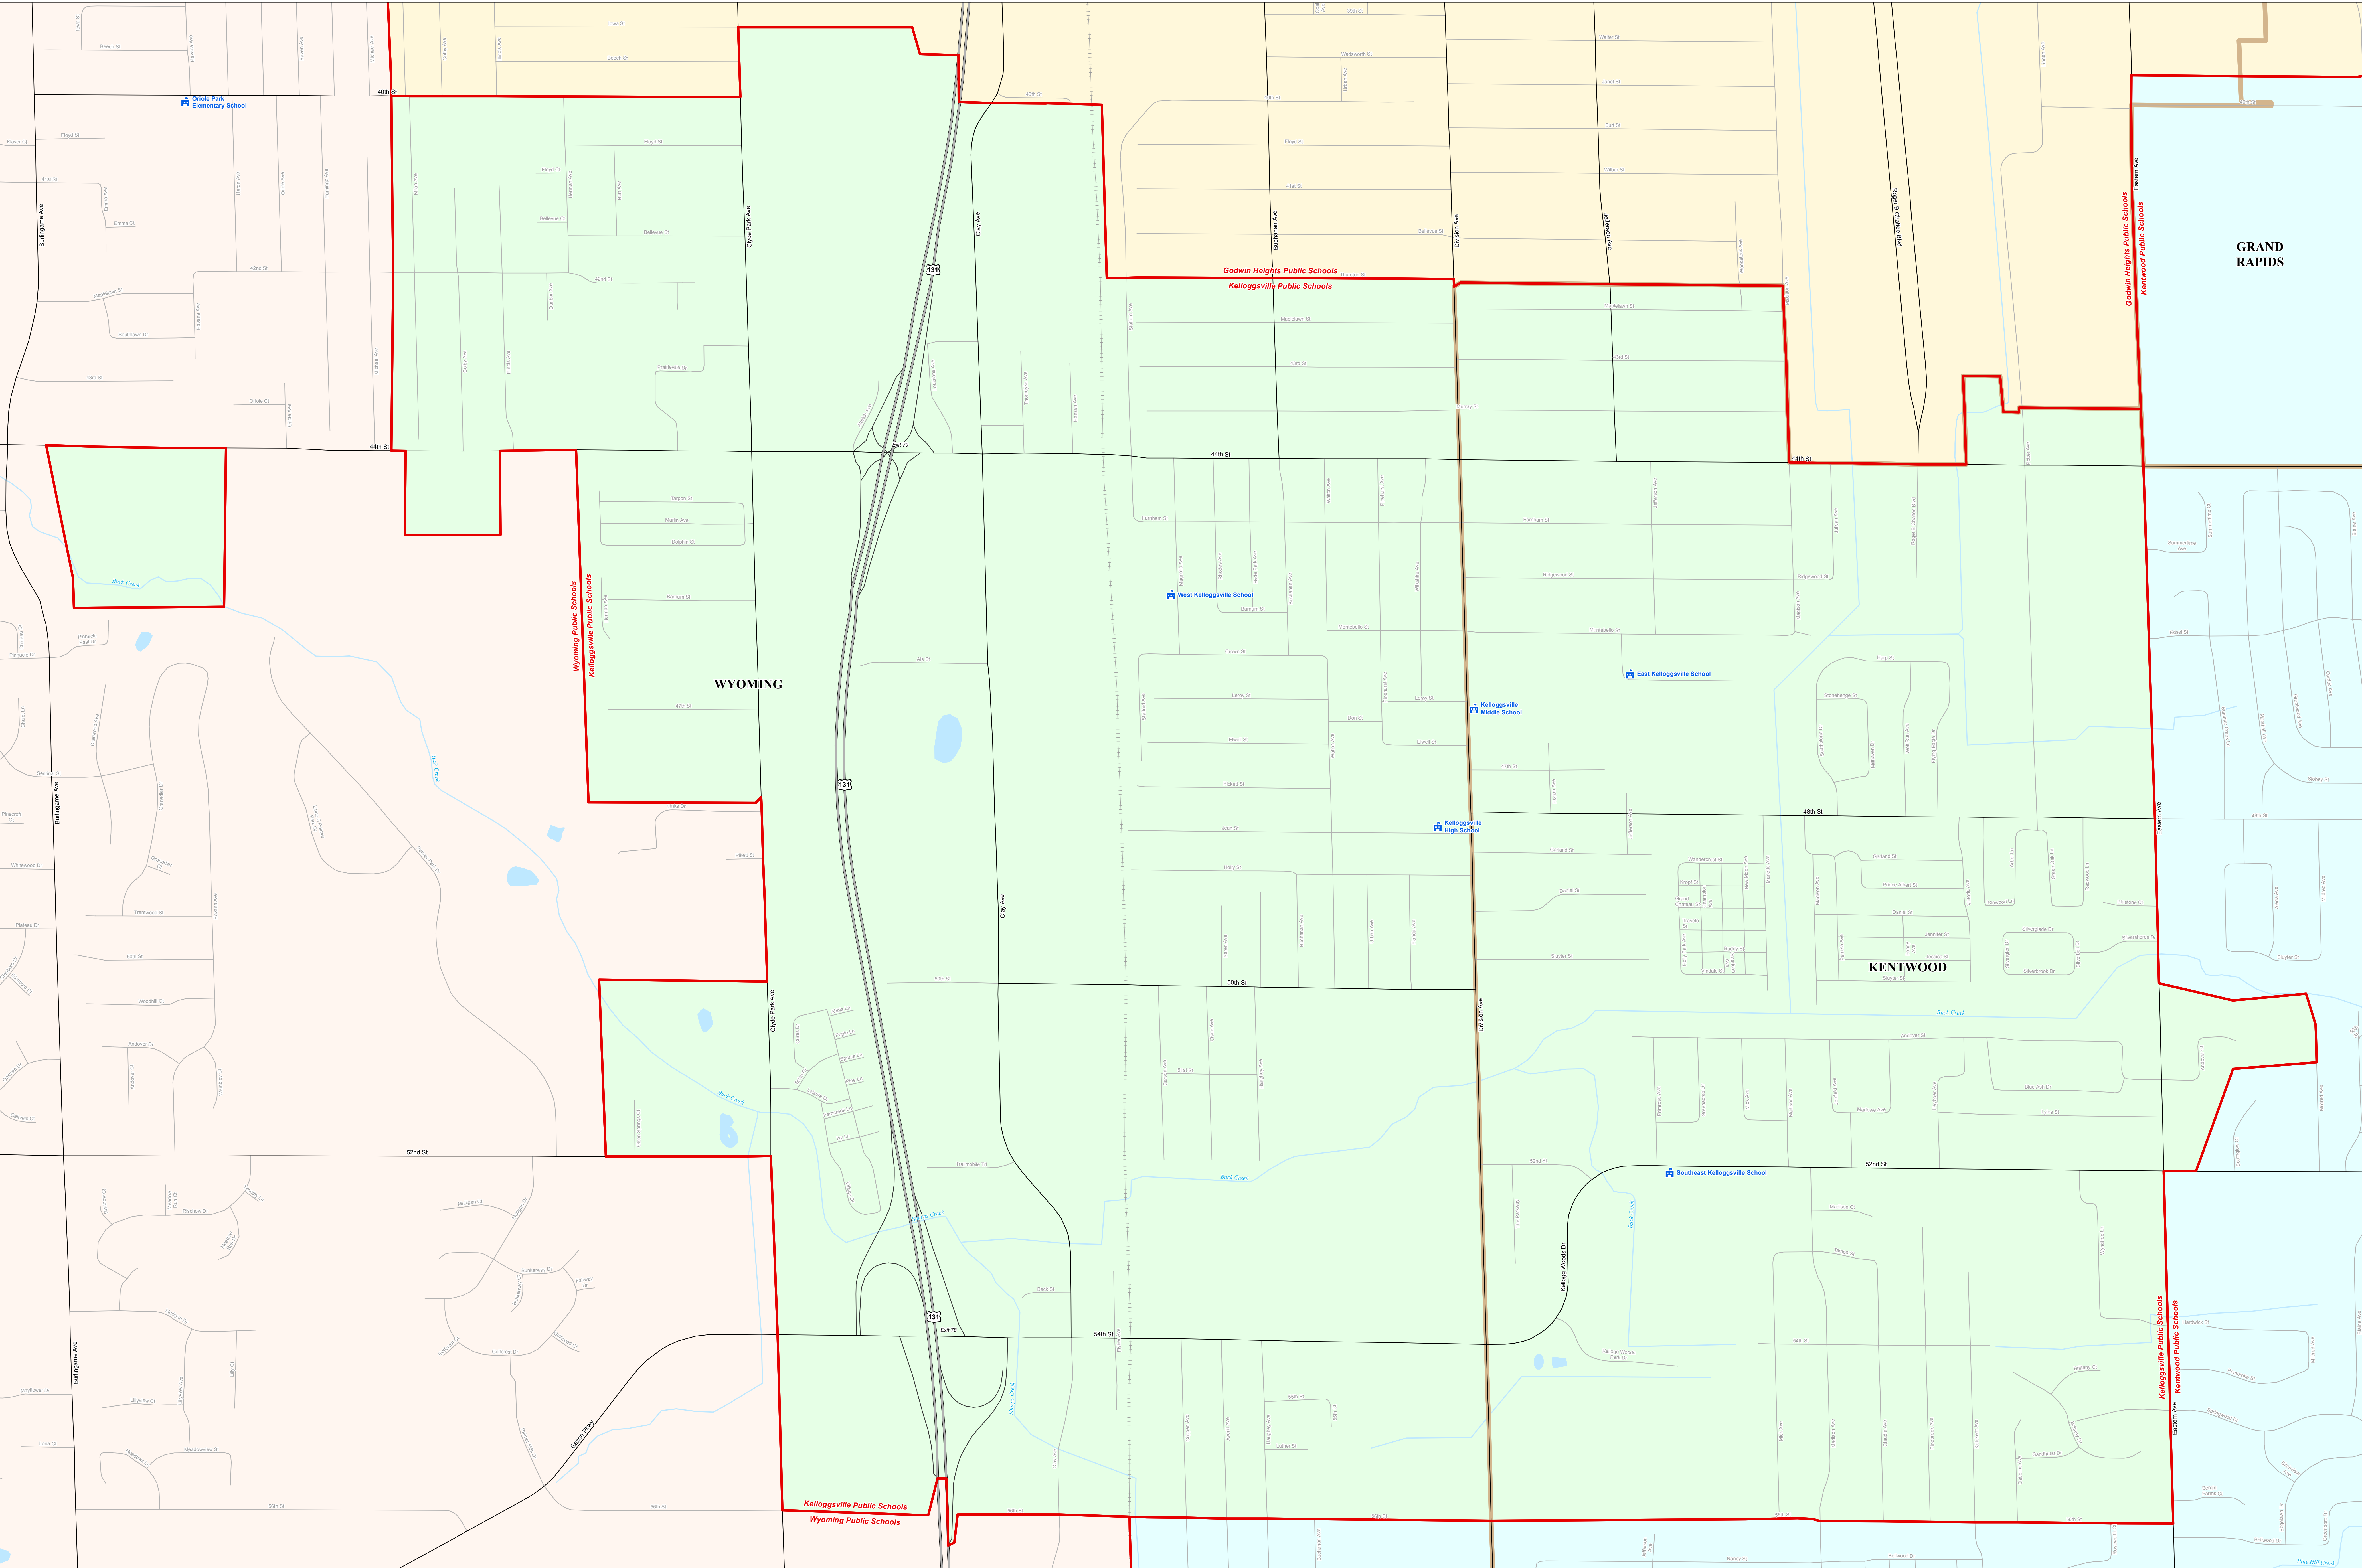

KELLOGGSVILLE PUBLIC SCHOOLS

Kent ISD

0 0.25 0.5 1 Miles

School District	Unincorporated Place	Railroad
County	School	Water Feature
City	Freeway	River, Stream, or Drain
Township	Highway	
Village	Primary Road	
Census Designated Place	Local Road